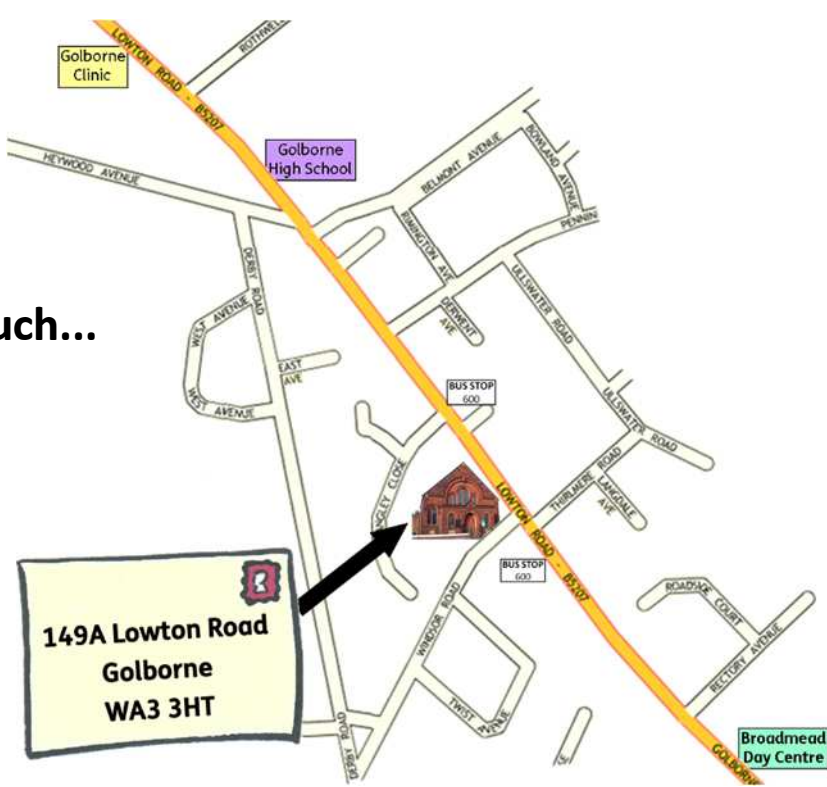

10:00   **2:00**

*We meet every Wednesday
10am-2pm at our building at 149A
Lowton Road, Golborne WA3 3HT*

Come join us at our weekly session, to meet up, chat and socialise with friends– and enjoy a brew and biccy!!

This group is open to anyone but if you have lots of support needs then this may not be the right group for you.

You can use the computers, access the internet. And each week there will be different interactive activities and games for people to take part in.

Cost: £3.00

NB: Does NOT include lunch.

You will need to bring/buy your own